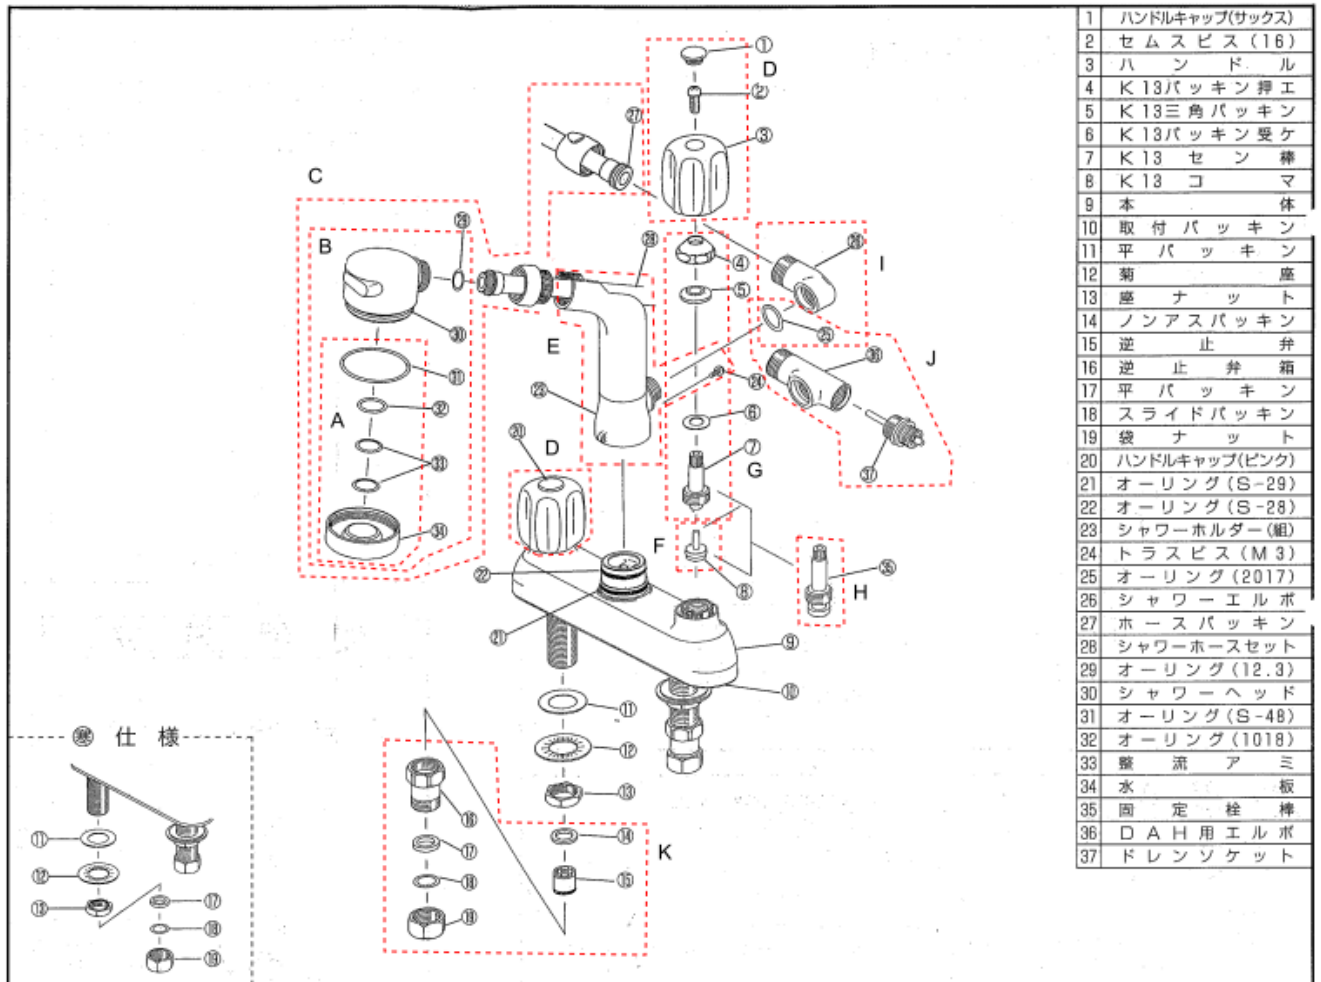

シャワー付2バルブ混合栓
E-6 シリーズ

取付穴φ23±1

番号	コードNo.	品名	定価(税込)円	定価(税別)円	備考
A	800029	AS MI-670WSET	1,320	1,200	
B	800038	AS H-681W	3,696	3,360	
C	800059	AS SH-ES-6	6,600	6,000	
D	800279	AS M-32C	1,166	1,060	C: 水側、H: 湯側
	800280	AS M-32H	1,166	1,060	
E	800060	AS SA-ES-6	3,300	3,000	
F	800134	AS U-3	198	180	
G	800160	AS SA-13MN	1,056	960	
H	800161	AS SA-13AA	1,320	1,200	寒冷地用(固定コマ)
I	800211	AS E-58S	528	480	
J	800083	AS E-800DAH	2,904	2,640	寒冷地用
K	800131	AS C-18S	1,188	1,080	